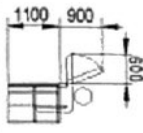

MERLO
ROTO40.18

No mobile phone use
 No passengers
 ≤ 70 kg
 + ≤ 800 kg

No mobile phone use
 No passengers
 ≤ 70 kg
 + ≤ 800 kg
 No mobile phone use
 No passengers
 ≤ 70 kg
 + ≤ 800 kg

≤ 3 km/h
 ≤ 1570 kg
 300 mm
 MAX 5° (9%)
 MAX 5° (9%)
 MAX 18° (35%)
 R1
 MAX 12.5 m/s
 A1831
 MAX 12.5 m/s
 113016