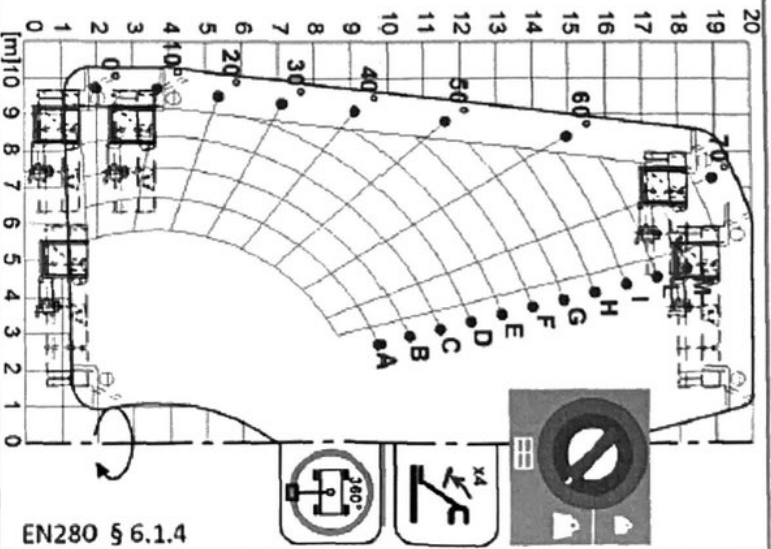

MERLO
ROTO40.18

No mobile phone use
 No passengers
 ≤ 70 kg
 + ≤ 800 kg

No mobile phone use
 No passengers
 ≤ 70 kg
 + ≤ 800 kg
 No mobile phone use
 No passengers
 ≤ 70 kg
 + ≤ 800 kg

≤ 3 km/h
 ≤ 1570 kg
 300 mm
 MAX 5° (9%)
 MAX 5° (9%)
 MAX 18° (35%)
 R1
 MAX 12.5 m/s
 A1831
 MAX 12.5 m/s
 113016